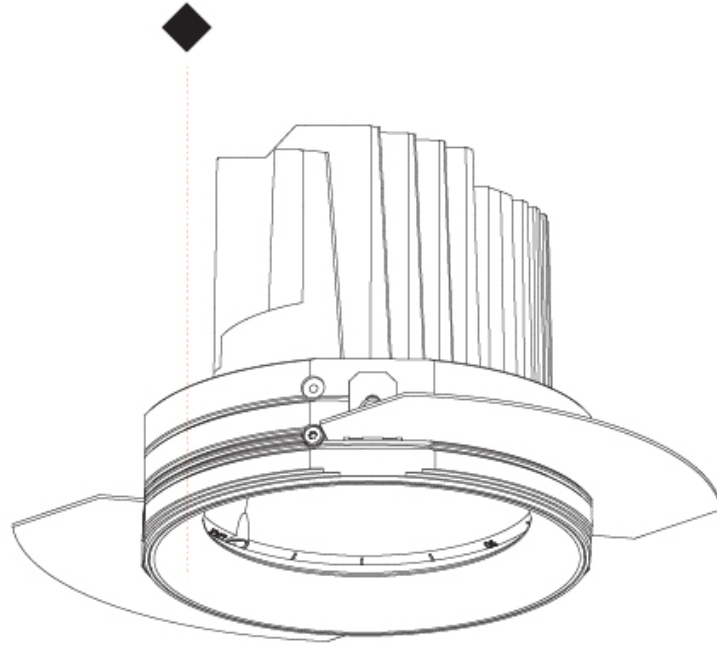

BIONIQ ROUND ADJUSTABLE TRIMLESS

A35188-

PROJECT

TYPE

SPECIFIER

QUANTITY

DATE

A