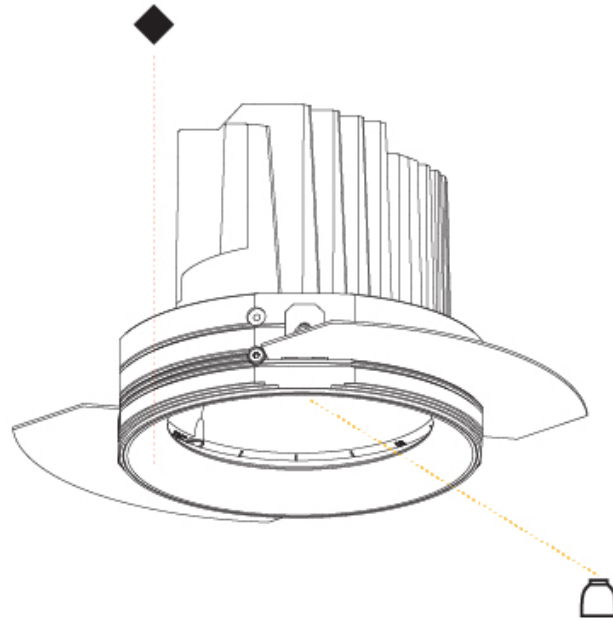

BIONIQ ROUND ADJUSTABLE TRIMLESS

A35185-

PROJECT	_____
TYPE	_____
SPECIFIER	_____
QUANTITY	_____
DATE	_____