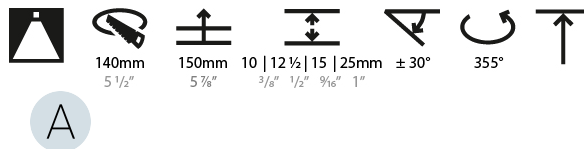

Ø 136mm 5 3/8"